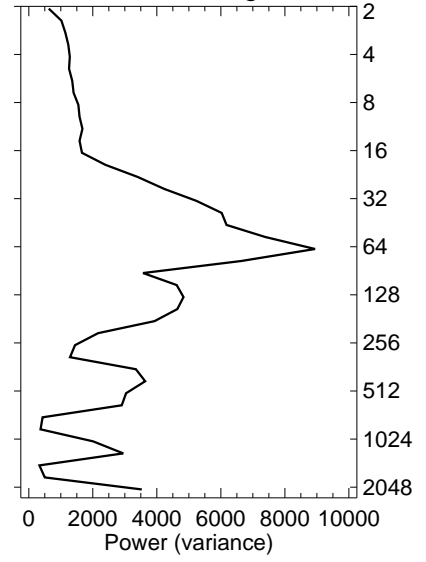

M4 SST-SLP Combined EOF PC-2

Time average

Period average

Fourier spectrum