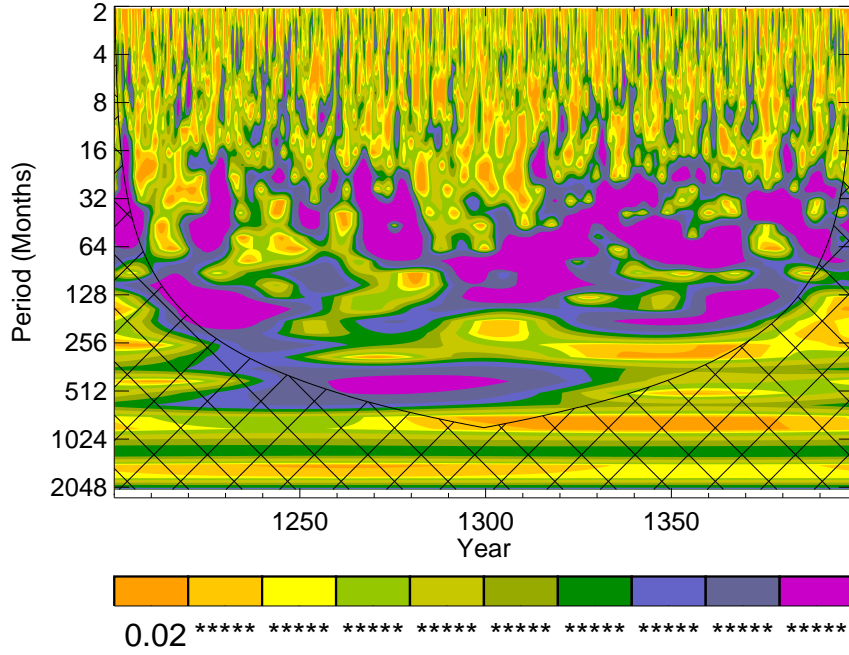

M4 SST-SLP Combined EOF PC-2

Time average

Period average

Fourier spectrum