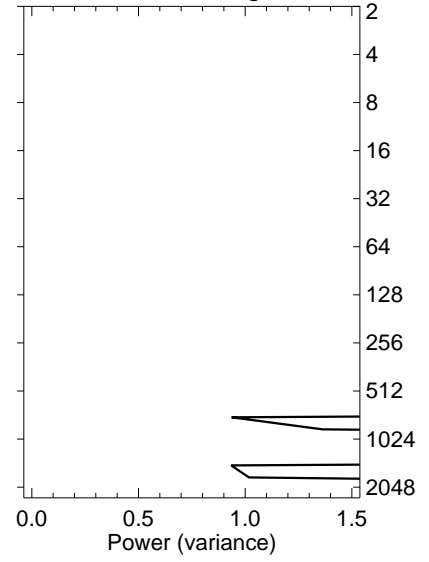

M3 SST-SLP Combined EOF PC-1

Time average

Period average

Fourier spectrum