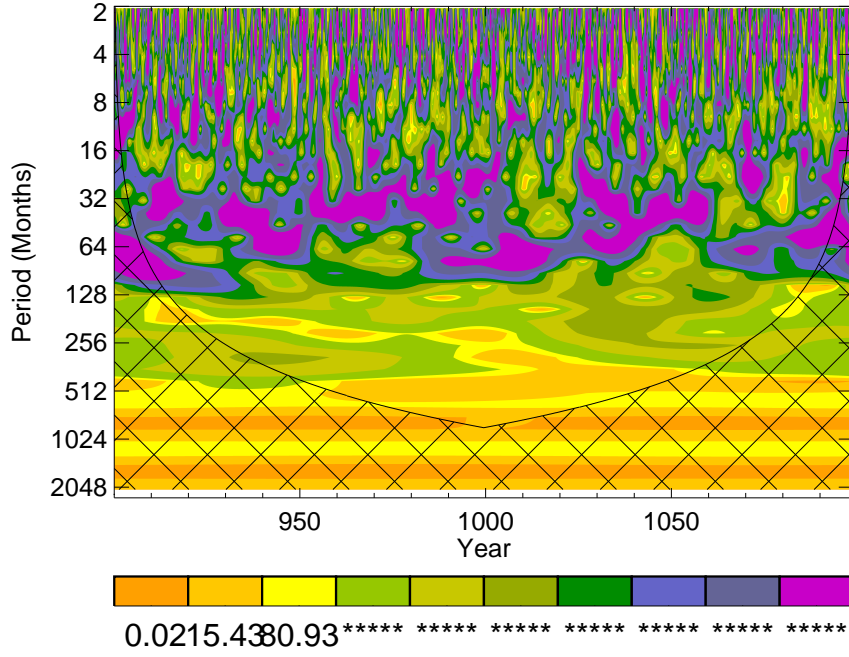

M3 SST-SLP Combined EOF PC-1

Time average

Period average

Fourier spectrum