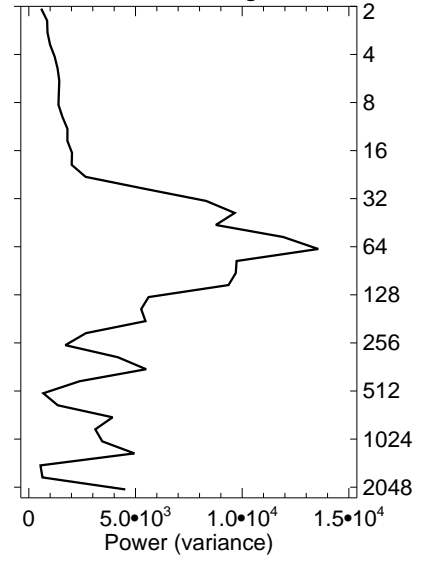

M3 SST-SLP Combined EOF PC-2

Time average

Period average

Fourier spectrum