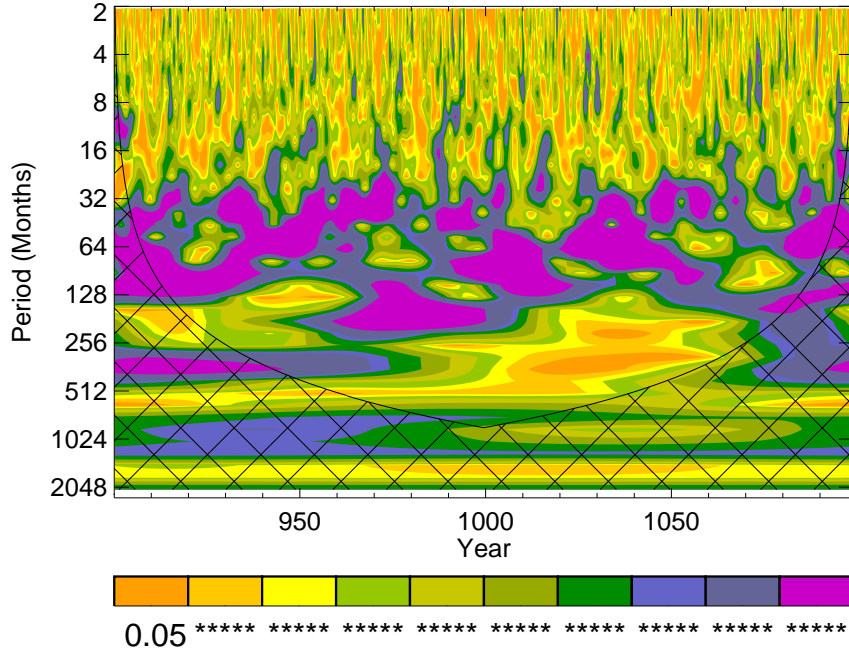

M3 SST-SLP Combined EOF PC-2

Time average

Period average

Fourier spectrum