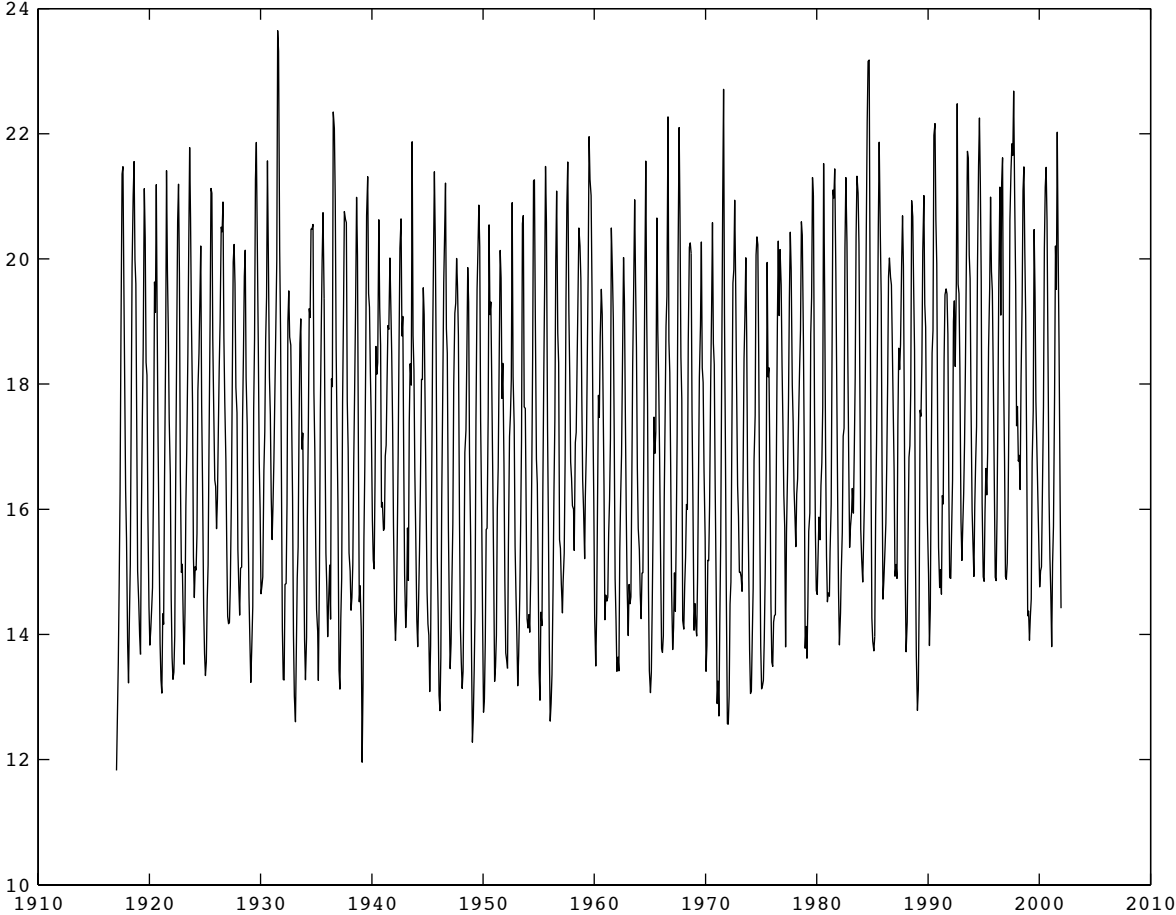

SST Time Series

SST Time Series with mean removed

SST Time Series with mean removed - red line is seasonal cycle

Zoom on Time Series

Variance associated with each frequency=SPECTRA