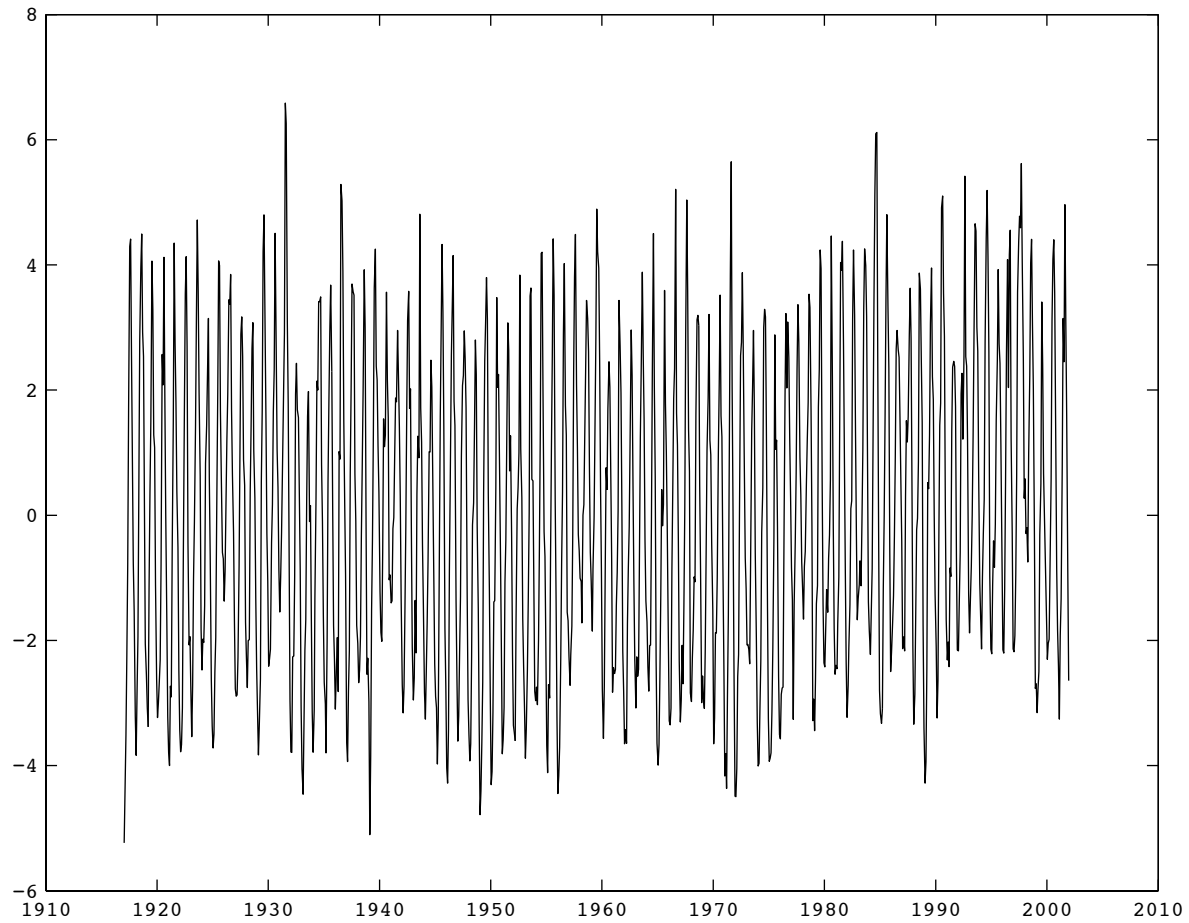

SST Time Series

SST Time Series with mean removed

SST Time Series with mean removed - red line is seasonal cycle

Zoom on Time Series

Variance associated with each frequency=SPECTRA