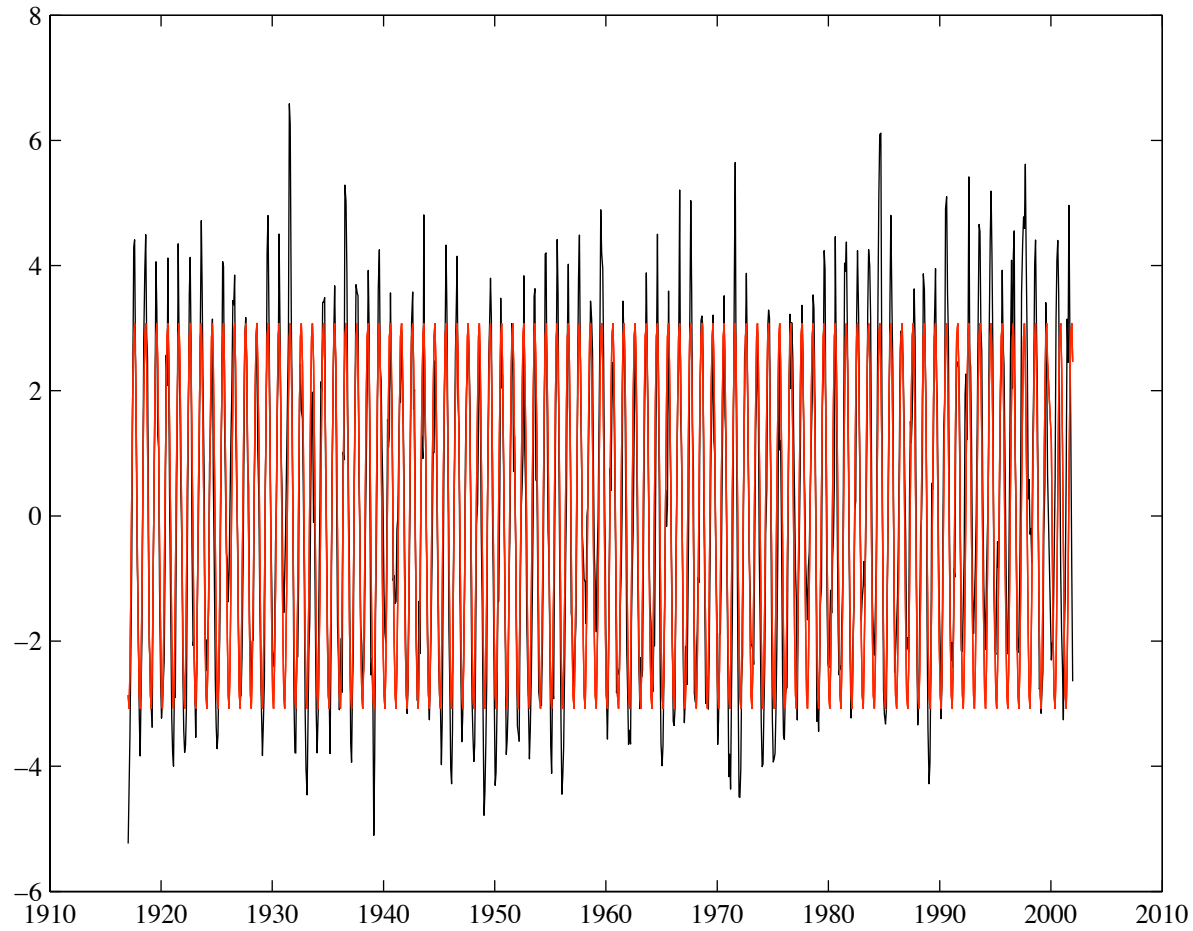

SST Time Series

SST Time Series with mean removed

SST Time Series with mean removed - red line is seasonal cycle

Zoom on Time Series

Variance associated with each frequency=SPECTRA