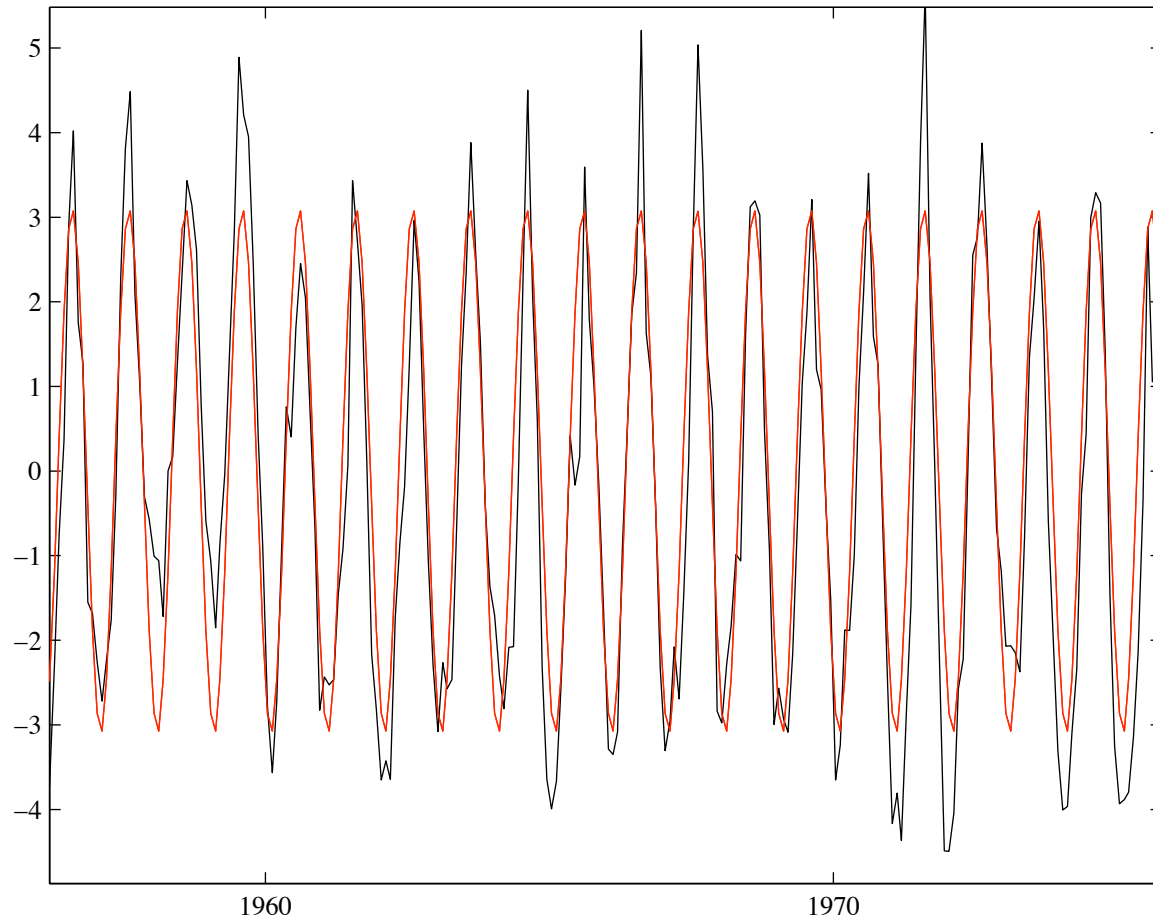

SST Time Series

SST Time Series with mean removed

SST Time Series with mean removed - red line is seasonal cycle

Zoom on Time Series

Variance associated with each frequency=SPECTRA